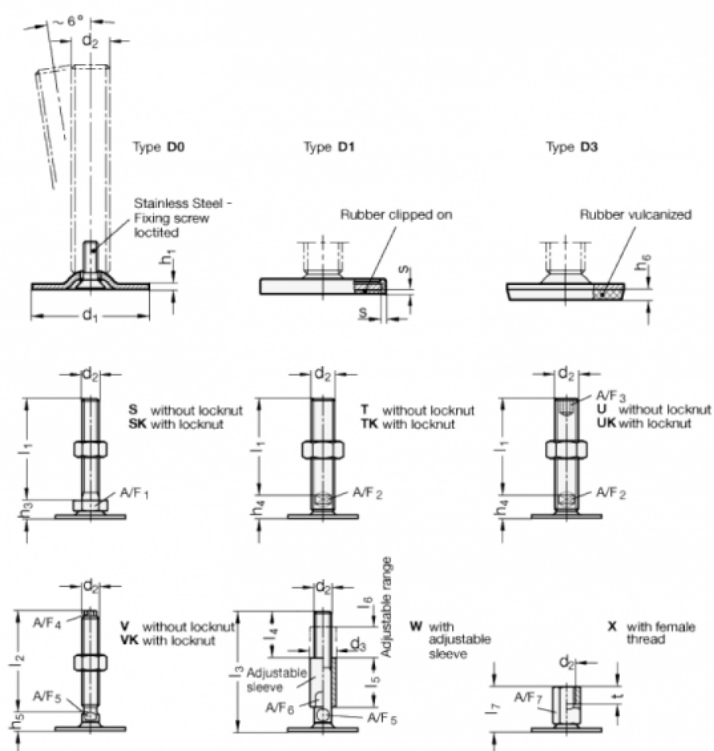

Article number: 204180M826D0X  
 Description: E+G levelling foot  
 GN 41-80-M8-26-D0-X  
 Note: X With female thread, External hexagon

## Measures

A/F7 = 14  
 d1 = 80  
 d2 = M8  
 h1 = 3  
 h6 =  
 l7 = 26  
 s =  
 t = 8